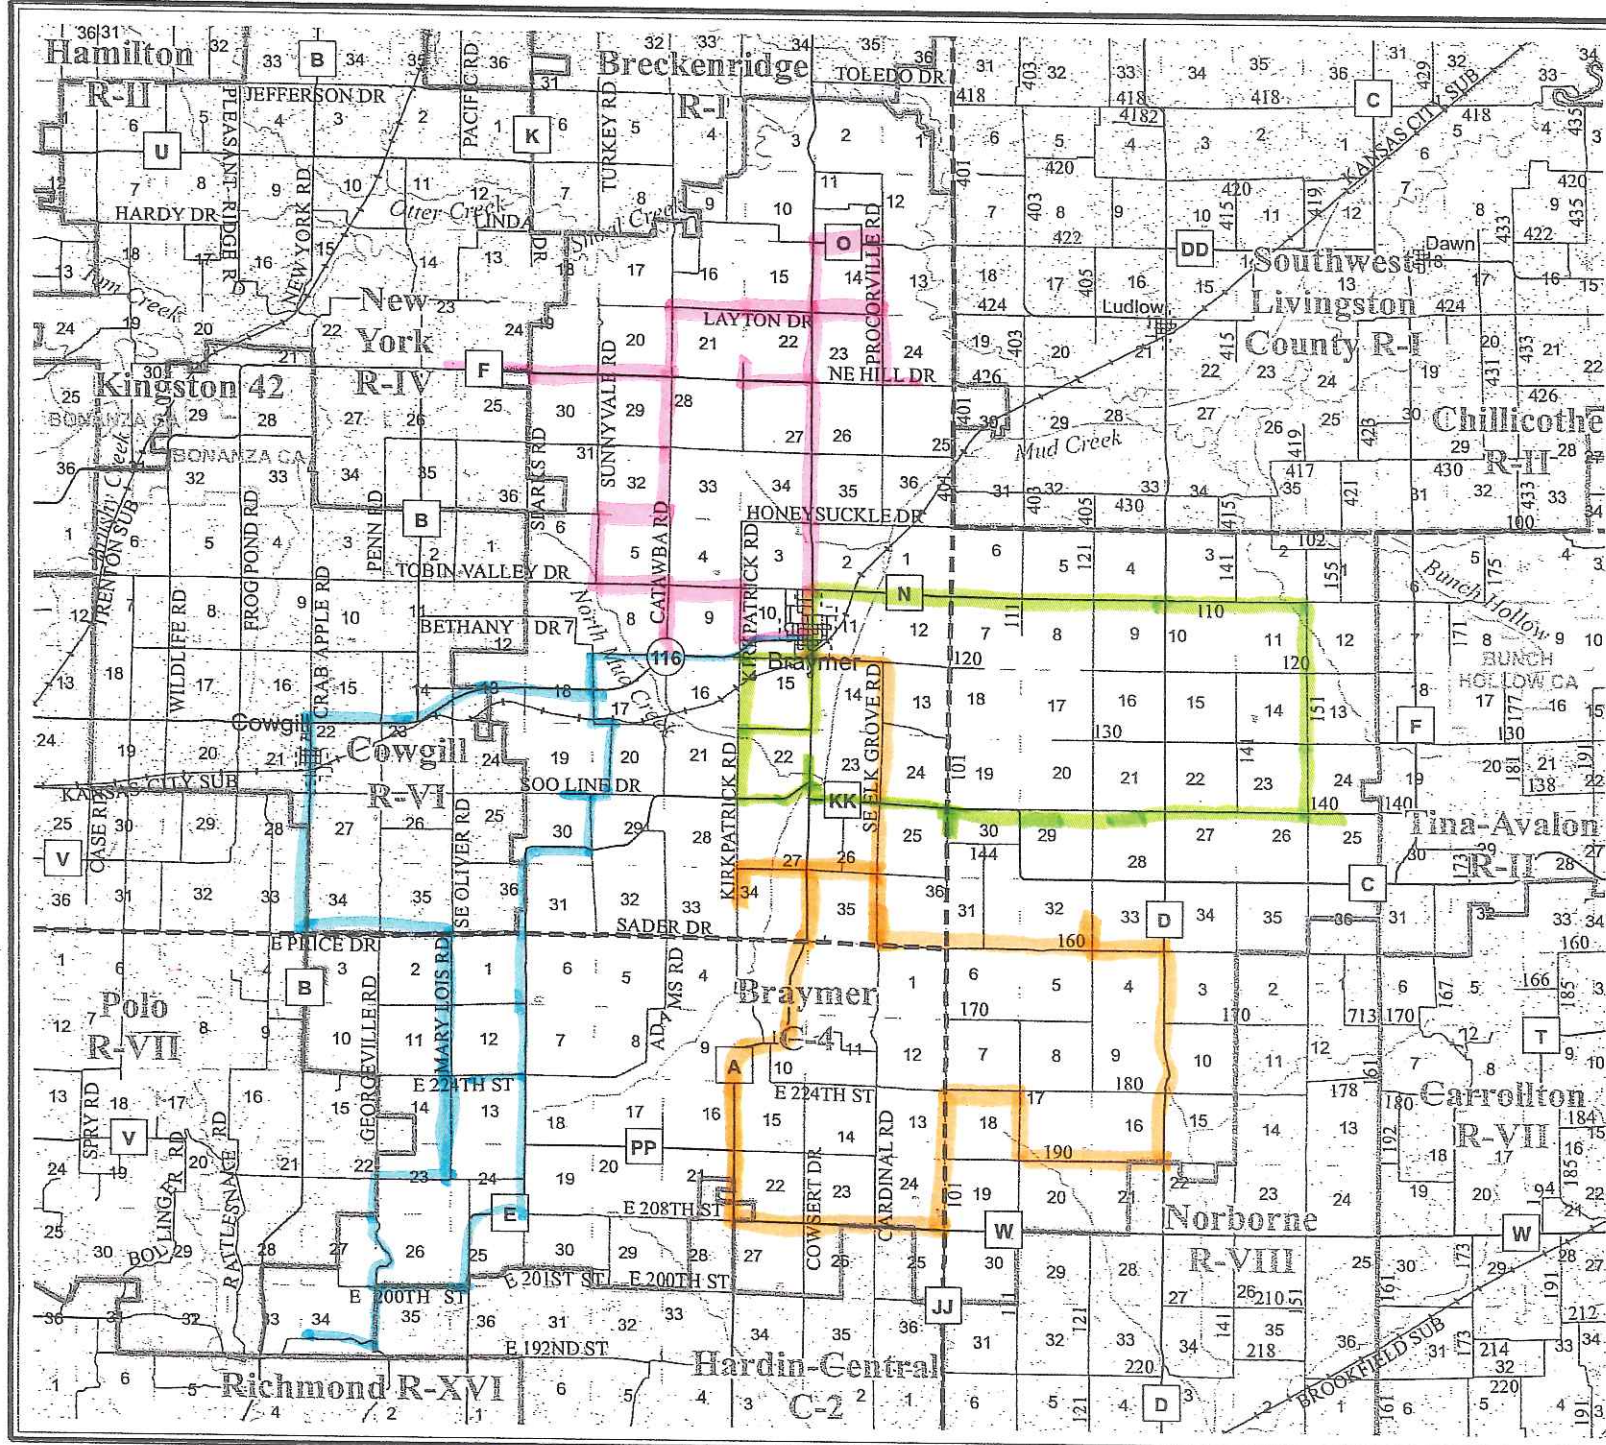

Braymer C-4 School District

013-061

Legend

- School District Boundary
- County Boundary
- Streams
- Railways
- Interstate Highways
- US Highways
- State Highways/State Routes
- City Streets/County Roads
- Public Land Survey
- Water
- Town/City
- Public Lands

Data Sources:
 The Missouri County Assessors and the Missouri Department of Elementary and Secondary Education (Fall 2012).
 Funded and underwritten by:
 The Missouri Department of Elementary and Secondary Education and the Missouri State Census Data Center.
Note:
 These boundaries should not be considered authoritative. For legal boundary description contact the appropriate County Assessors Office.

Produced by:
 Jason Hinsen
 The Geographic Resources Center,
 Department of Geography,
 University of Missouri-Columbia
 13 March 2013

Tomme #4 Phil #5 Ernie #1 Willis #2