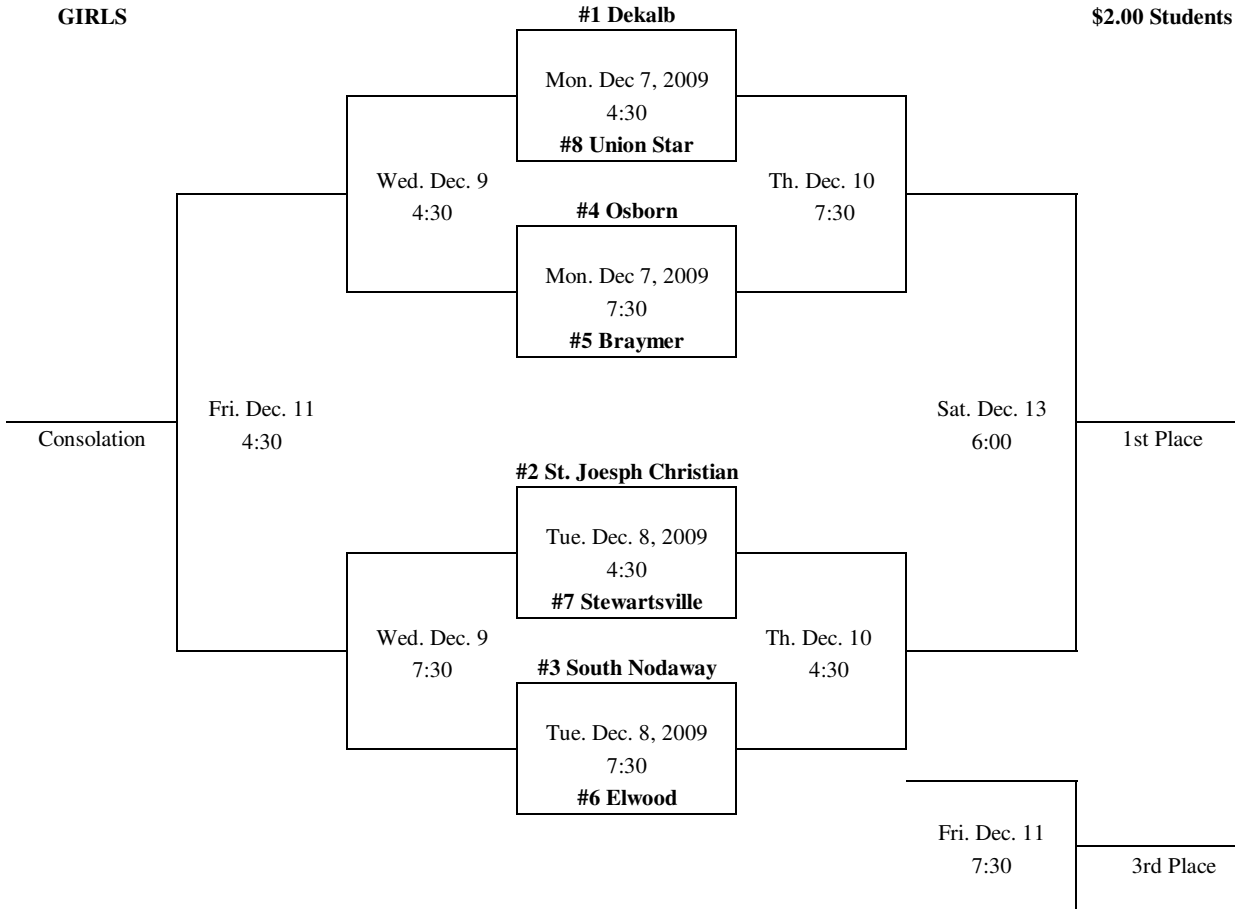

Platte Valley Invitational - Osborn, MO.

December 7 -12, 2009

ADMISSION
\$4.00 Adults
\$2.00 Students

GIRLS

BOYS