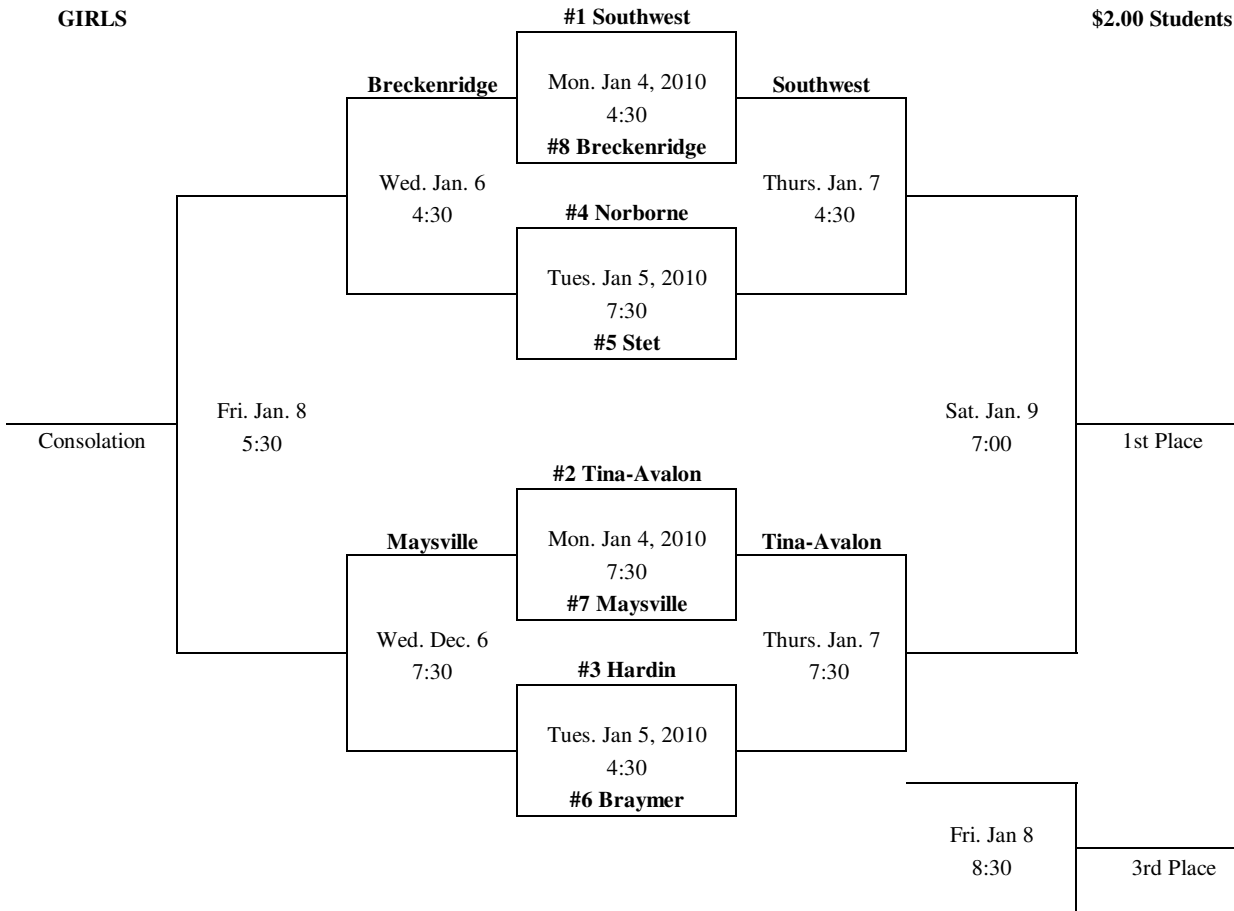

Braymer Invitational - Braymer, MO

January 4 - 9, 2010

ADMISSION
\$3.00 Adults
\$2.00 Students

GIRLS

BOYS